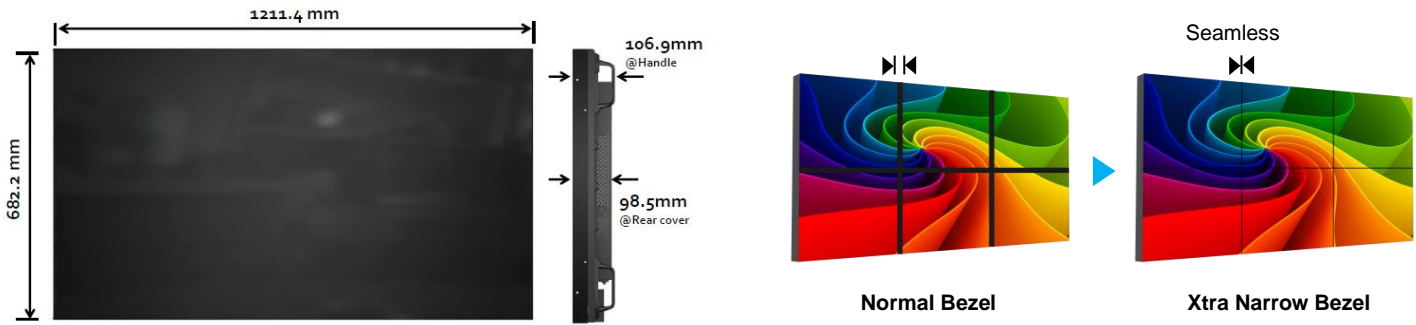

LCD Video Wall

55" Extra Narrow Bezel LCD Video wall

- Full HD (1920 x 1080) Resolution
- 1.8 mm Combined Bezel
- Full Array LED Backlighting
- Support up to 10x10 Display Array
- Support Audio In and Speaker Output
- Support USB 2.0 & OPS

Extra Narrow Bezel LCD Video Wall

Delta's Extra Narrow Bezel (XNB) LCD video wall features full HD resolution and direct LED backlights ensuring crystal clear image and long life. With a combined bezel width of 1.8mm, Delta's Extra narrow LCD provides a near seamless image, ideal for public venues and control rooms.