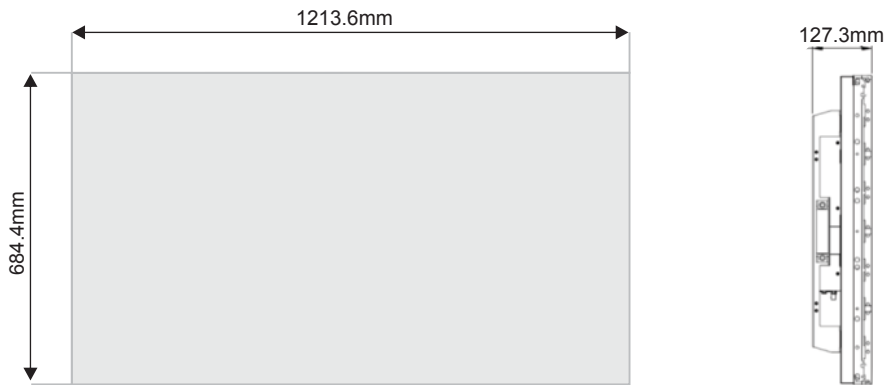

LCD Video Wall

55" Ultra Narrow Bezel LCD Video wall

- Full HD (1920 x 1080), Professional-Grade Display
- Typ. 3.5 mm Combined Bezel
- Full Array LED Backlighting
- Support up to a 20x15 Display Array

Ultra Narrow Bezel LCD Video Wall

Delta's Ultra Narrow Bezel LCD video wall features full HD resolution and direct LED backlights ensuring crystal clear image and long life. With a combined bezel width of 3.5mm, Delta's ultra narrow LCD provides a near seamless image, ideal for public venues and control rooms.

Specifications

Model	LW-5580 TR RC		
Panel	55 inch Ultra Narrow Bezel		
Bezel to Bezel (Typ.)	3.5mm		
Back Light Type	Direct LED		
Resolution	Full HD 1920 x 1080, professional-grade display		
Display Colors	1.07 Billion		
Display Mode	Direct LED Backlight / Normally Black		
Brightness (Typ.)	500 nits		
Contrast Ratio (Typ.)	4000:1		
Inputs	1x Digital DVI-I		
	1 x CVBS on BNC		
	1 x HDMI		
	1 x RS232C Dsub-9		
	1 x R422 RJ45		
	1 x Ethernet RJ45		
Output	1 x RS422 RJ45		
	1x Digital DVI-D		
Video Compatibility (CVBS)	NTSC3.58/NTSC4.43, PAL, SECAM		
DVI-D Input Frequency Range	Fh : 30~75KHz	Fv : 50~85Hz	Max. pixel rate : 162MHz
RGB Input Frequency Range	Fh : 30~75KHz	Fv : 50~85Hz	Max. pixel rate : 162MHz
RGB, DVI-D Timing Compatibility	VGA/60Hz, 72Hz, 75Hz, 85Hz		
	SVGA/60Hz, 70Hz, 75Hz, 85Hz		
	XGA/60Hz, 70Hz, 75Hz, 85Hz		
	SXGA+/60Hz, 75Hz		
	UXGA/60Hz		
	Full HD/60Hz		
Power Control	AC power ON/OFF switch		
Wire Control	RS232C/ RS422 input		
AC Power Input Range	100~240VAC, 50/60Hz		
Power Consumption	Mode	Normal : 150 W (typical)	
		Standby < 2 W at 110V	
Dimension (W x H x D)	1213.6 x 684.4 x 127.3mm		
Operating Temperature	0°C to 40°C		
Storage Temperature	-20°C to +60°C		
Humidity	10% - 90%, non-condensing		
Backlight Operating Life (Typ.)	50,000 hours		