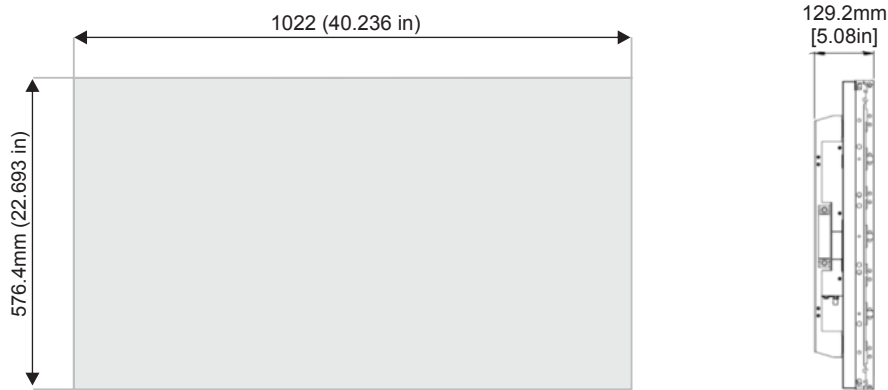

# LCD Video Wall

## 46" Ultra Narrow Bezel LCD Video wall

- Full HD (1920 x 1080), Professional-Grade Display
- Typ. 3.5 mm Combined Bezel
- Full Array LED Backlighting
- Support up to a 20x15 Display Array

# Ultra Narrow Bezel LCD Video Wall

Delta's Ultra Narrow Bezel LCD video wall features full HD resolution and direct LED backlights ensuring crystal clear image and long life. With a combined bezel width of 3.5mm, Delta's ultra narrow LCD provides a near seamless image, ideal for public venues and control rooms.

## Specifications

Model	LW-4680 TR RA		
Panel	46 inch Ultra Narrow Bezel		
Bezel to Bezel (Typ.)	3.5mm		
Back Light Type	Direct LED		
Resolution	Full HD 1920 x 1080, professional-grade display		
Display Colors	1.07 Billion		
Display Mode	Direct LED Backlight / Normally Black		
Brightness (Typ.)	700 nits		
Contrast Ratio (Typ.)	4000:1		
Inputs	1x Digital DVI-I		
	1 x CVBS on BNC		
	1 x HDMI		
	1 x RS232C Dsub-9		
	1 x R422 RJ45		
	1 x Ethernet RJ45		
Output	1 x RS422 RJ45		
	1x Digital DVI-D		
Video Compatibility (CVBS)	NTSC3.58/NTSC4.43, PAL, SECAM		
DVI-D Input Frequency Range	Fh : 30~75KHz	Fv : 50~85Hz	Max. pixel rate : 162MHz
RGB Input Frequency Range	Fh : 30~75KHz	Fv : 50~85Hz	Max. pixel rate : 162MHz
RGB, DVI-D Timing Compatibility	VGA/60Hz, 72Hz, 75Hz, 85Hz		
	SVGA/60Hz, 70Hz, 75Hz, 85Hz		
	XGA/60Hz, 70Hz, 75Hz, 85Hz		
	SXGA+/60Hz, 75Hz		
	UXGA/60Hz		
	Full HD/60Hz		
Power Control	AC power ON/OFF switch		
Wire Control	RS232C/ RS422 input		
AC Power Input Range	100~240VAC, 50/60Hz		
Power Consumption	Mode	Normal : 140 W (typical)	
		Standby < 2 W at 110V	
Dimension (W x H x D)	1022 x 576.4 x 129.2mm		
Operating Temperature	0°C to 40°C		
Storage Temperature	-20°C to +60°C		
Humidity	10% - 90%, non-condensing		
Backlight Operating Life (Typ.)	50,000 hours		