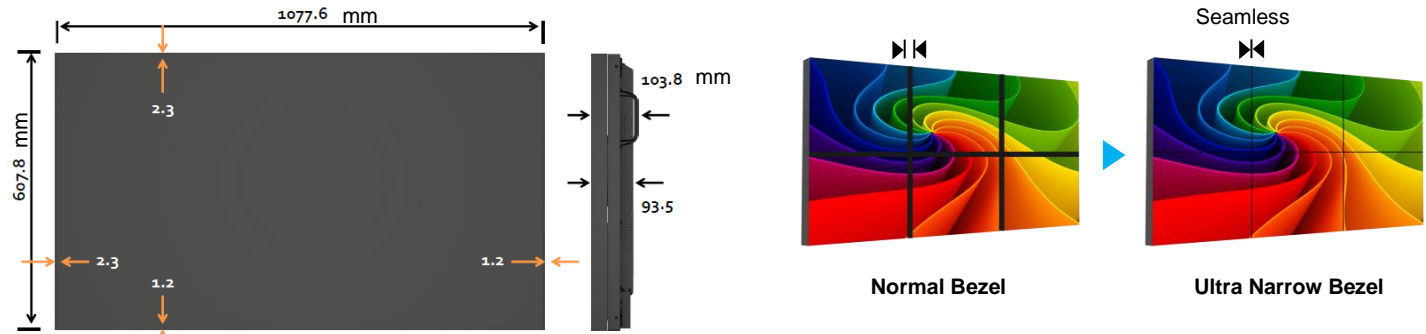

LCD Video Wall

49" Ultra Narrow Bezel LCD Video wall

- Full HD (1920 x 1080) Resolution
- 3.5 mm Combined Bezel
- Full Array LED Backlighting
- Support up to a 10x10 Display Array
- Support Audio In and Speaker Output
- Support USB 2.0 & OPS

Ultra Narrow Bezel LCD Video Wall

Delta's Ultra Narrow Bezel (UNB) LCD video wall features full HD resolution and direct LED backlights ensuring crystal clear image and long life. With a combined bezel width of 3.5mm, Delta's Ultra narrow LCD provides a near seamless image, ideal for public venues and control rooms.

Specifications

Model	LW-4981 LR VB		
Panel	49 inch Ultra Narrow Bezel		
Bezel to Bezel	3.5 mm		
Back Light Type	Direct LED		
Resolution	Full HD 1920 x 1080, professional-grade display		
Pixel Pitch	0.559(H) x 0.559(V)mm		
Display Colors	1.06 Billion		
Luminance of White	Typical 450 nits		
Contrast Ratio (Full On/Off)	1300:1		
Viewing Angle(CR>10)	>=89 degree on up, down, left, right		
Inputs	1x Digital DVI-I , 2 x HDMI		
	1 x DP (1.2)		
	1 x CVBS on BNC, 1 x Component on BNC		
	1 x Ethernet RJ45 for control, 1x USB 2.0 for Multi-Media, 1x OPS slot		
	1 x RS232C 2.5mm Phone Jack		
Output	Audio : 1 x RCA L/R		
	1 x Digital DVI-D, 1 x DP (1.2)		
	1x RS2322 2.5mm Phone Jack		
DVI-D Input Frequency Range	Fh : 30~91KHz	Fv : 50~85Hz	Max. pixel rate : 165MHz
	RGB Input Frequency Range	Fh : 30~91KHz	
RGB, DVI-D Timing Compatibility	VGA/60Hz, 72Hz, 75Hz, 85Hz		
	SVGA/60Hz, 70Hz, 75Hz, 85Hz		
	XGA/60Hz, 70Hz, 75Hz, 85Hz		
	SXGA+/60Hz, 75Hz		
	UXGA/60Hz		
	Full HD/60Hz		
Power Control	AC power ON/OFF switch		
Wire Control	RS232C/ RS422 input		
AC Power Input Range	100~240VAC, 50/60Hz		
Power Consumption	Mode	Normal typical 110 W	
		Standby < 0.5 W at 110V	
Dimension (W x H x D)	1077.6 x 607.8 x 103.8mm		
Operating Temperature	5°C to 35°C		
Storage Temperature	-20°C to +60°C		
Storage Humidity	10% - 90%, non-condensing		
Backlight Operating Life	Typical 60,000 hours		