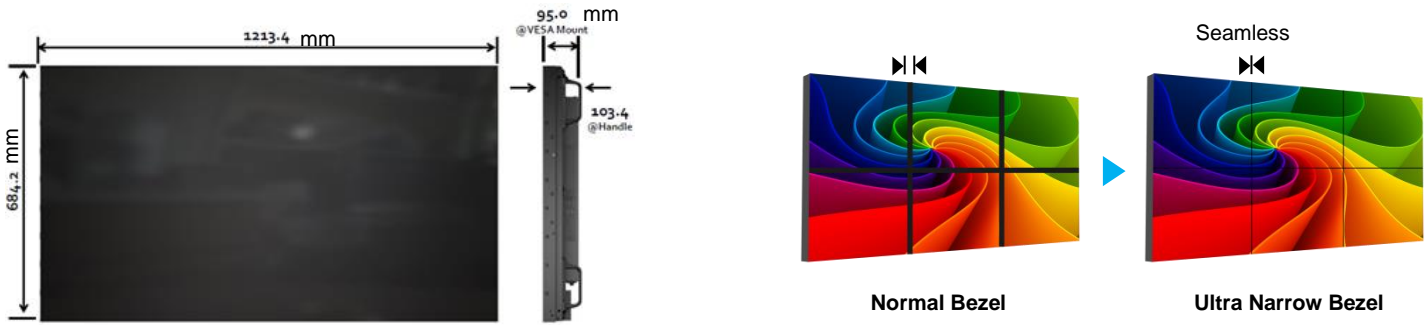

LCD Video Wall

55" Ultra Narrow Bezel LCD Video wall

- Full HD (1920 x 1080) Resolution
- 3.5 mm Combined Bezel
- Full Array LED Backlighting
- Support up to a 10x10 Display Array
- Support Audio In and Speaker Output
- Support USB 2.0 & OPS

Ultra Narrow Bezel LCD Video Wall

Delta's Ultra Narrow Bezel (UNB) LCD video wall features full HD resolution and direct LED backlights ensuring crystal clear image and long life. With a combined bezel width of 3.5mm, Delta's Ultra narrow LCD provides a near seamless image, ideal for public venues and control rooms.