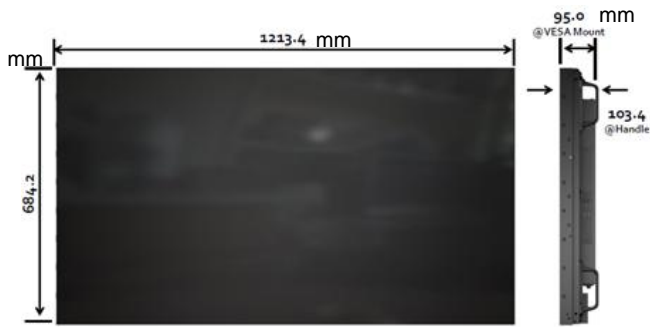

## 55" Ultra Narrow Bezel LCD Video wall

- Full HD (1920 x 1080) Resolution
- 3.5 mm Combined Bezel
- Full Array LED Backlighting
- Support up to a 10x10 Display Array
- Support Audio In and Speaker Output
- Support USB 2.0 & OPS

# Ultra Narrow Bezel LCD Video Wall

Delta's Ultra Narrow Bezel (UNB) LCD video wall features full HD resolution and direct LED backlights ensuring crystal clear image and long life. With a combined bezel width of 3.5mm, Delta's Ultra narrow LCD provides a near seamless image, ideal for public venues and control rooms.