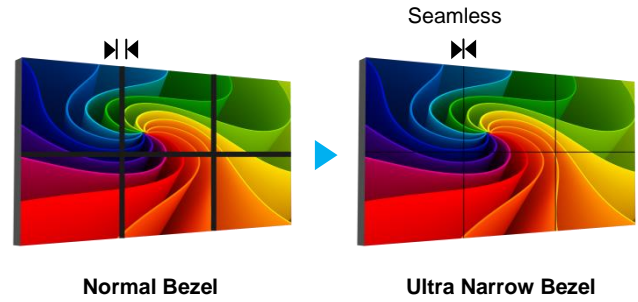

## 55" Ultra Narrow Bezel LCD Video wall

- Full HD (1920 x 1080) Resolution
- 3.5 mm Combined Bezel
- Full Array LED Backlighting
- Support up to a 10x10 Display Array
- Support Audio In and Speaker Output
- Support USB 2.0 & OPS

# Ultra Narrow Bezel LCD Video Wall

Delta's Ultra Narrow Bezel (UNB) LCD video wall features full HD resolution and direct LED backlights ensuring crystal clear image and long life. With a combined bezel width of 3.5mm, Delta's Ultra narrow LCD provides a near seamless image, ideal for public venues and control rooms.